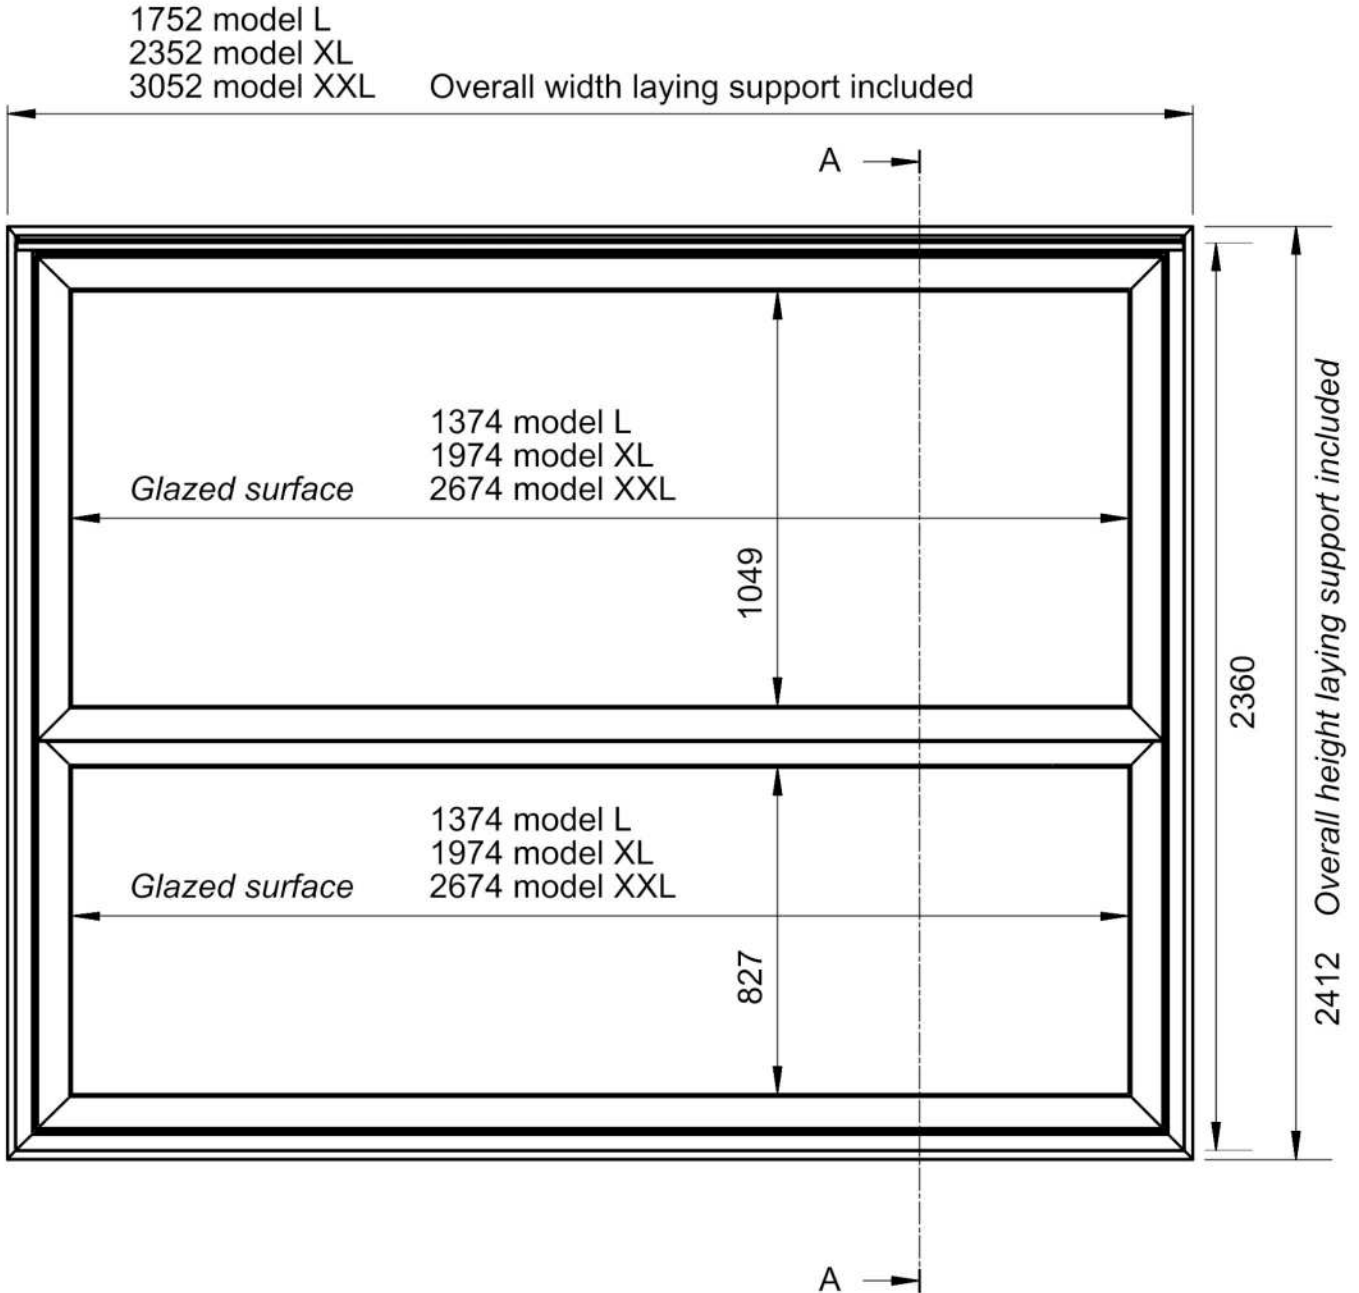

»BALCON AUTOMATICO PARA EDIFICIO MARCA KAWNEER MOD.BLOOMFRAME.