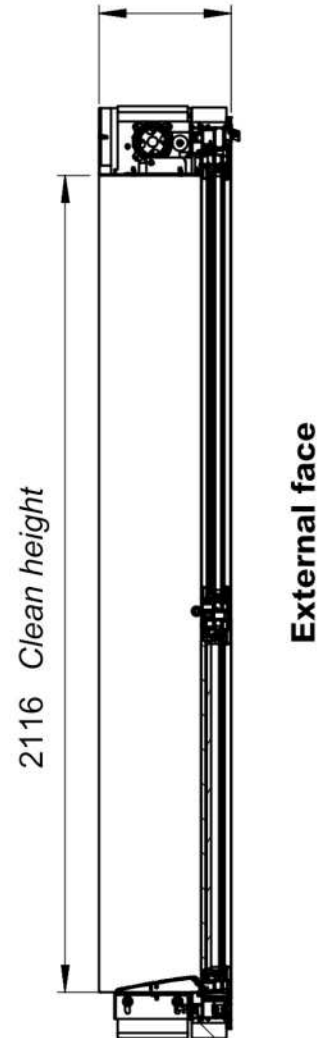

»BALCON AUTOMATICO PARA EDIFICIO MARCA KAWNEER MOD.BLOOMFRAME.

Width 343