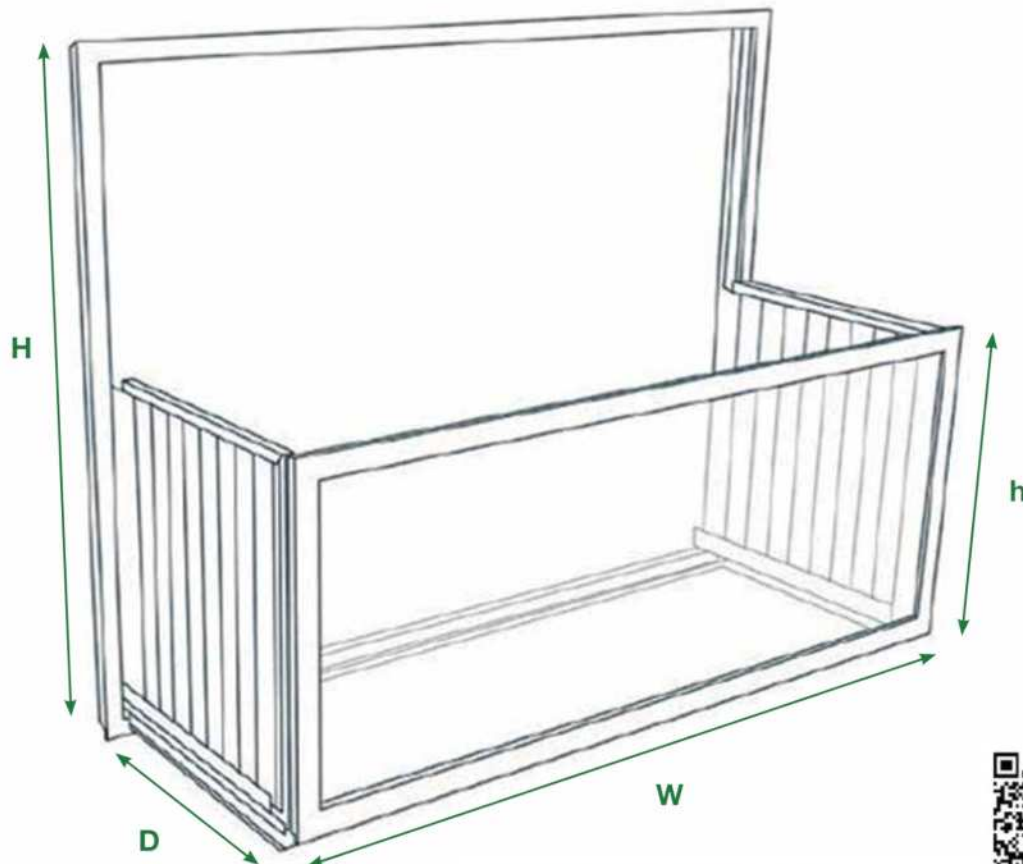

Architectural concept

Main applications: individual dwellings and apartments, hotels, commercial and public buildings.

Highlights

- 3 models: L, XL, XXL.
- Fixed overall height of the aluminium frame: 2,360 mm.
- Variable overall width of the aluminium joinery:
1,700 mm – 2,300 mm – 3,000 mm.
- Guard rail height: 1,220 mm.
- Balcony available depth: 1,080 mm.
- Window aperture in two horizontal, hinged parts.
- Opening/closing control interface through touch screen.
- Partial (ventilation) or total (balcony/patio function) motorised opening outwards.
- Double glazing on the upper horizontal part of more than 33.8 mm (up to 47.5 mm on request).
- High resistance double glazing on the lower part (56.28 mm)
- Customisable interior trim and lateral guard rails with solid colours.
- Anti-corrosion surface treatments.
- Motorised locking and unlocking (4 point locks + 2 stop points).
- Optional safety functions: anemometer, temperature sensor.
- Optional comfort functions: spotlights, lower horizontal panel glazing colored/opaque (on request).
- 220V/50 Hz and 110V/60 Hz power supply.
- Acoustic comfort: up to 38dB RA,tr.
- Tested over 20,000 opening/closing cycles.
- Disability compliant.
- Tunnel and face mounted installation.

V04.20

»BALCON AUTOMATICO PARA EDIFICIO MARCA KAWNEER MOD.BLOOMFRAME.

Model/ dimension	H height*	W Width*	D Depth*	h height of guard rail*
L	2 360	1 700	1 100	1 220
XL	2 360	2 300	1 100	1 220
XXL	2 360	3 000	1 100	1 220

* Outsided view of aluminium

- **Max. installed weight of a Bloomframe®:** 670 kg.
- **Opening and closing times:** 55 seconds.

»BALCON AUTOMATICO PARA EDIFICIO MARCA KAWNEER MOD.BLOOMFRAME.

Interactive balcony window.