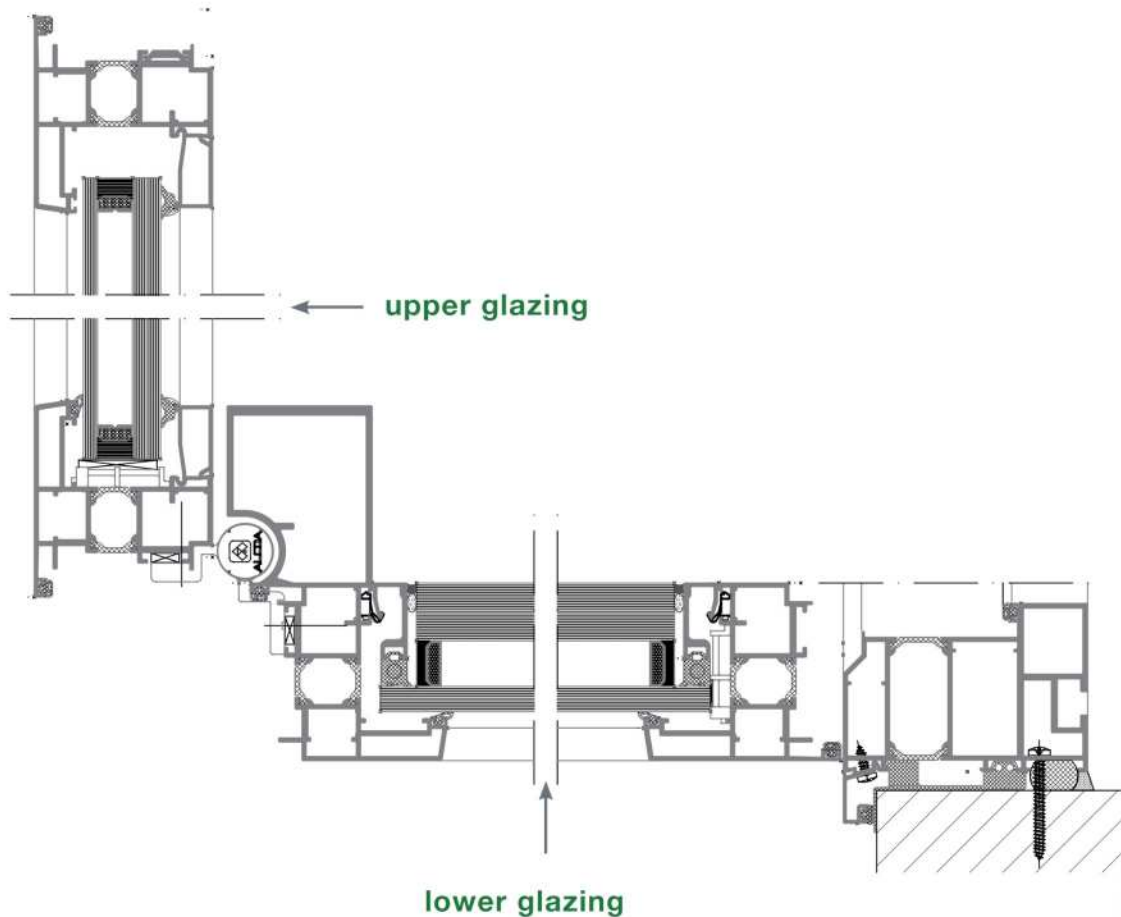

»BALCON AUTOMATICO PARA EDIFICIO MARCA KAWNEER MOD.BLOOMFRAME.

Min./max. glazing thickness

Glazing	Type	Min. thickness	Max. thickness
Lower panel	Double	56,28 mm	56,28 mm
Upper panel	Double	33,8 mm	47,5 mm

V04.20