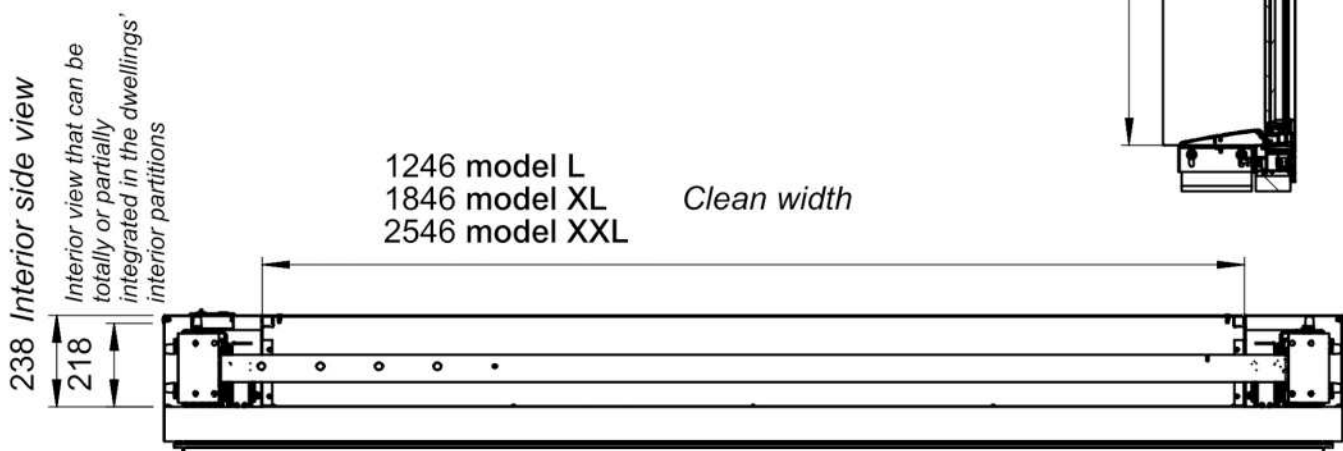

- Mechanism opening/closing
- Aluminium slats closing the sides of the balcony
- Safety arm + chain for opening and closing

External face